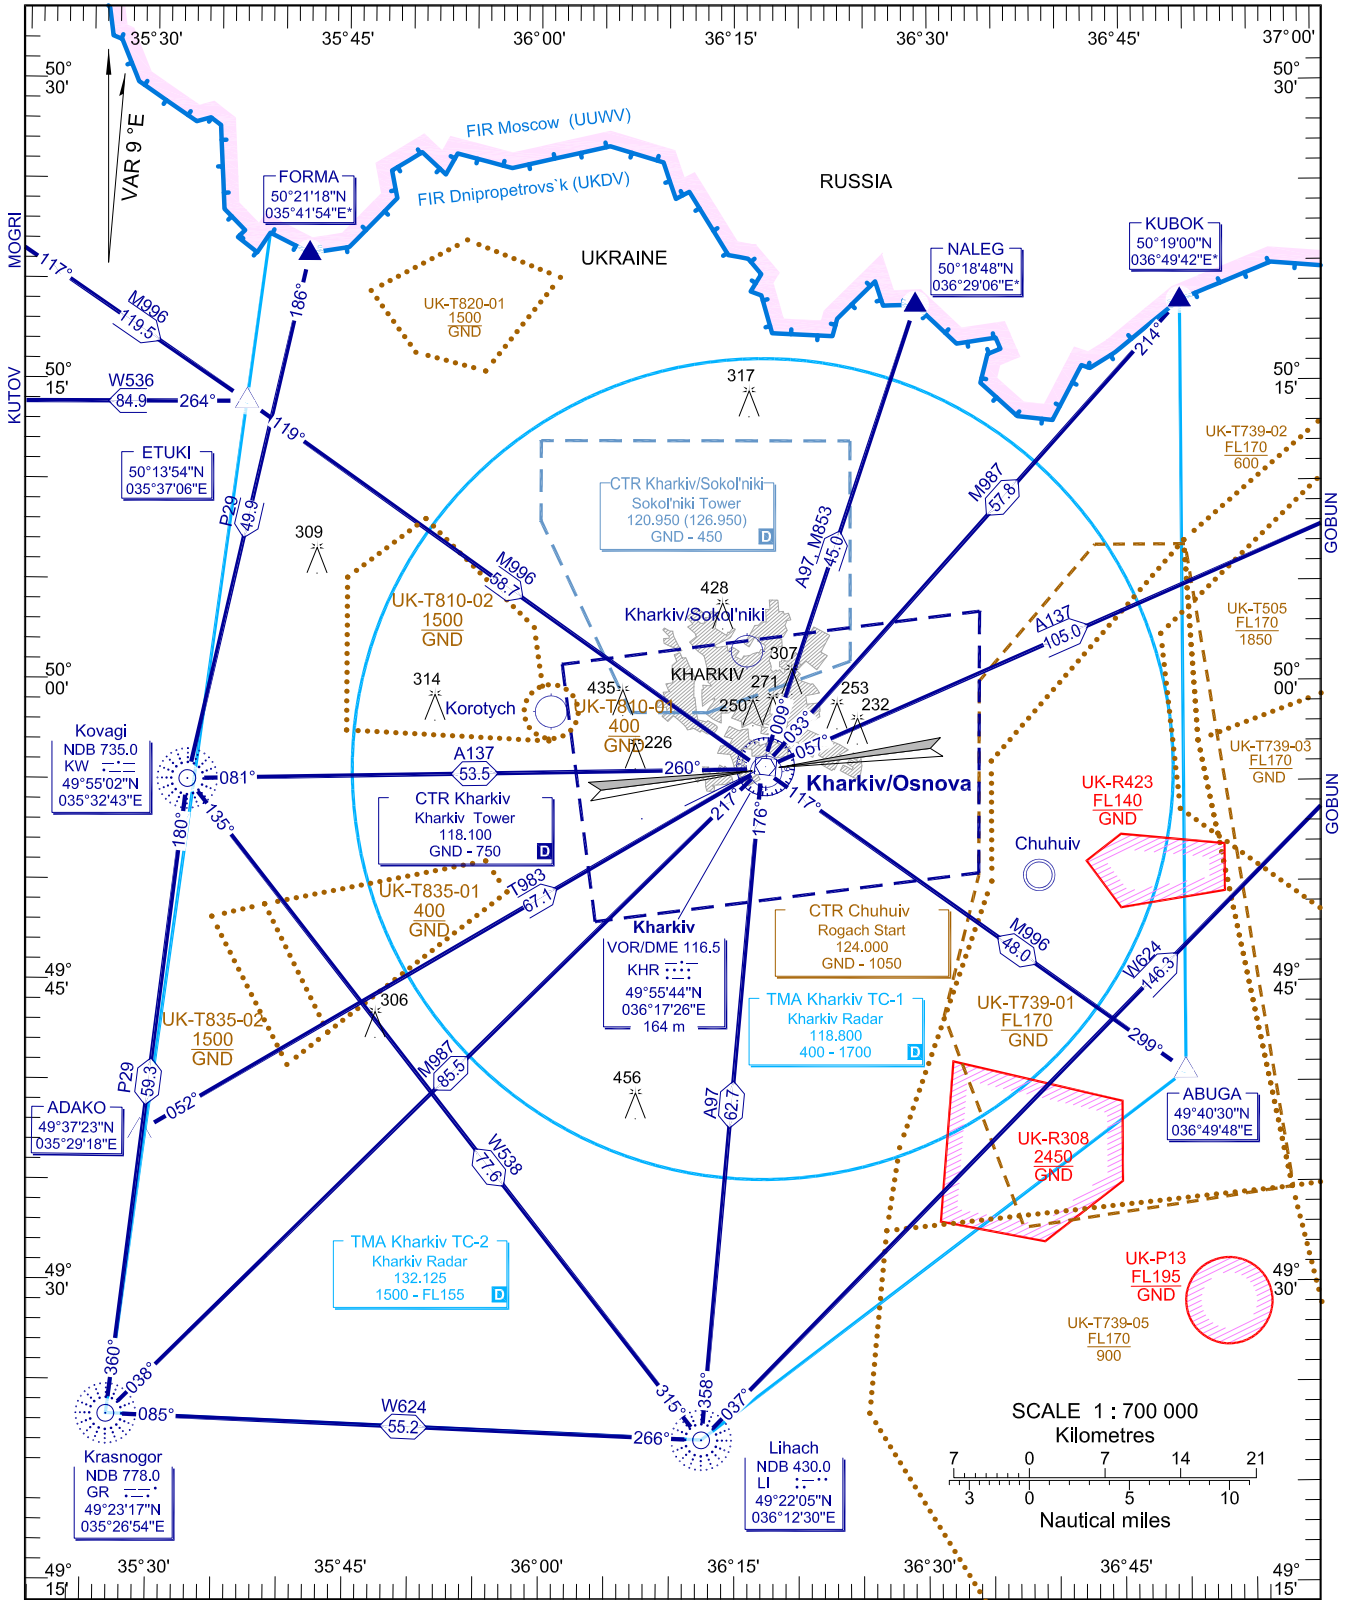

ARRIVAL, DEPARTURE AND TRANSIT ROUTES

AREA CHART-ICAO

TMA KHARKIV/Osnova

NOTE:

BEARINGS AND TRACKS ARE MAGNETIC
 ALTITUDES AND ELEVATIONS ARE IN METRES
 DISTANCES ARE IN KILOMETRES

CHANGE: Callsign TMA.