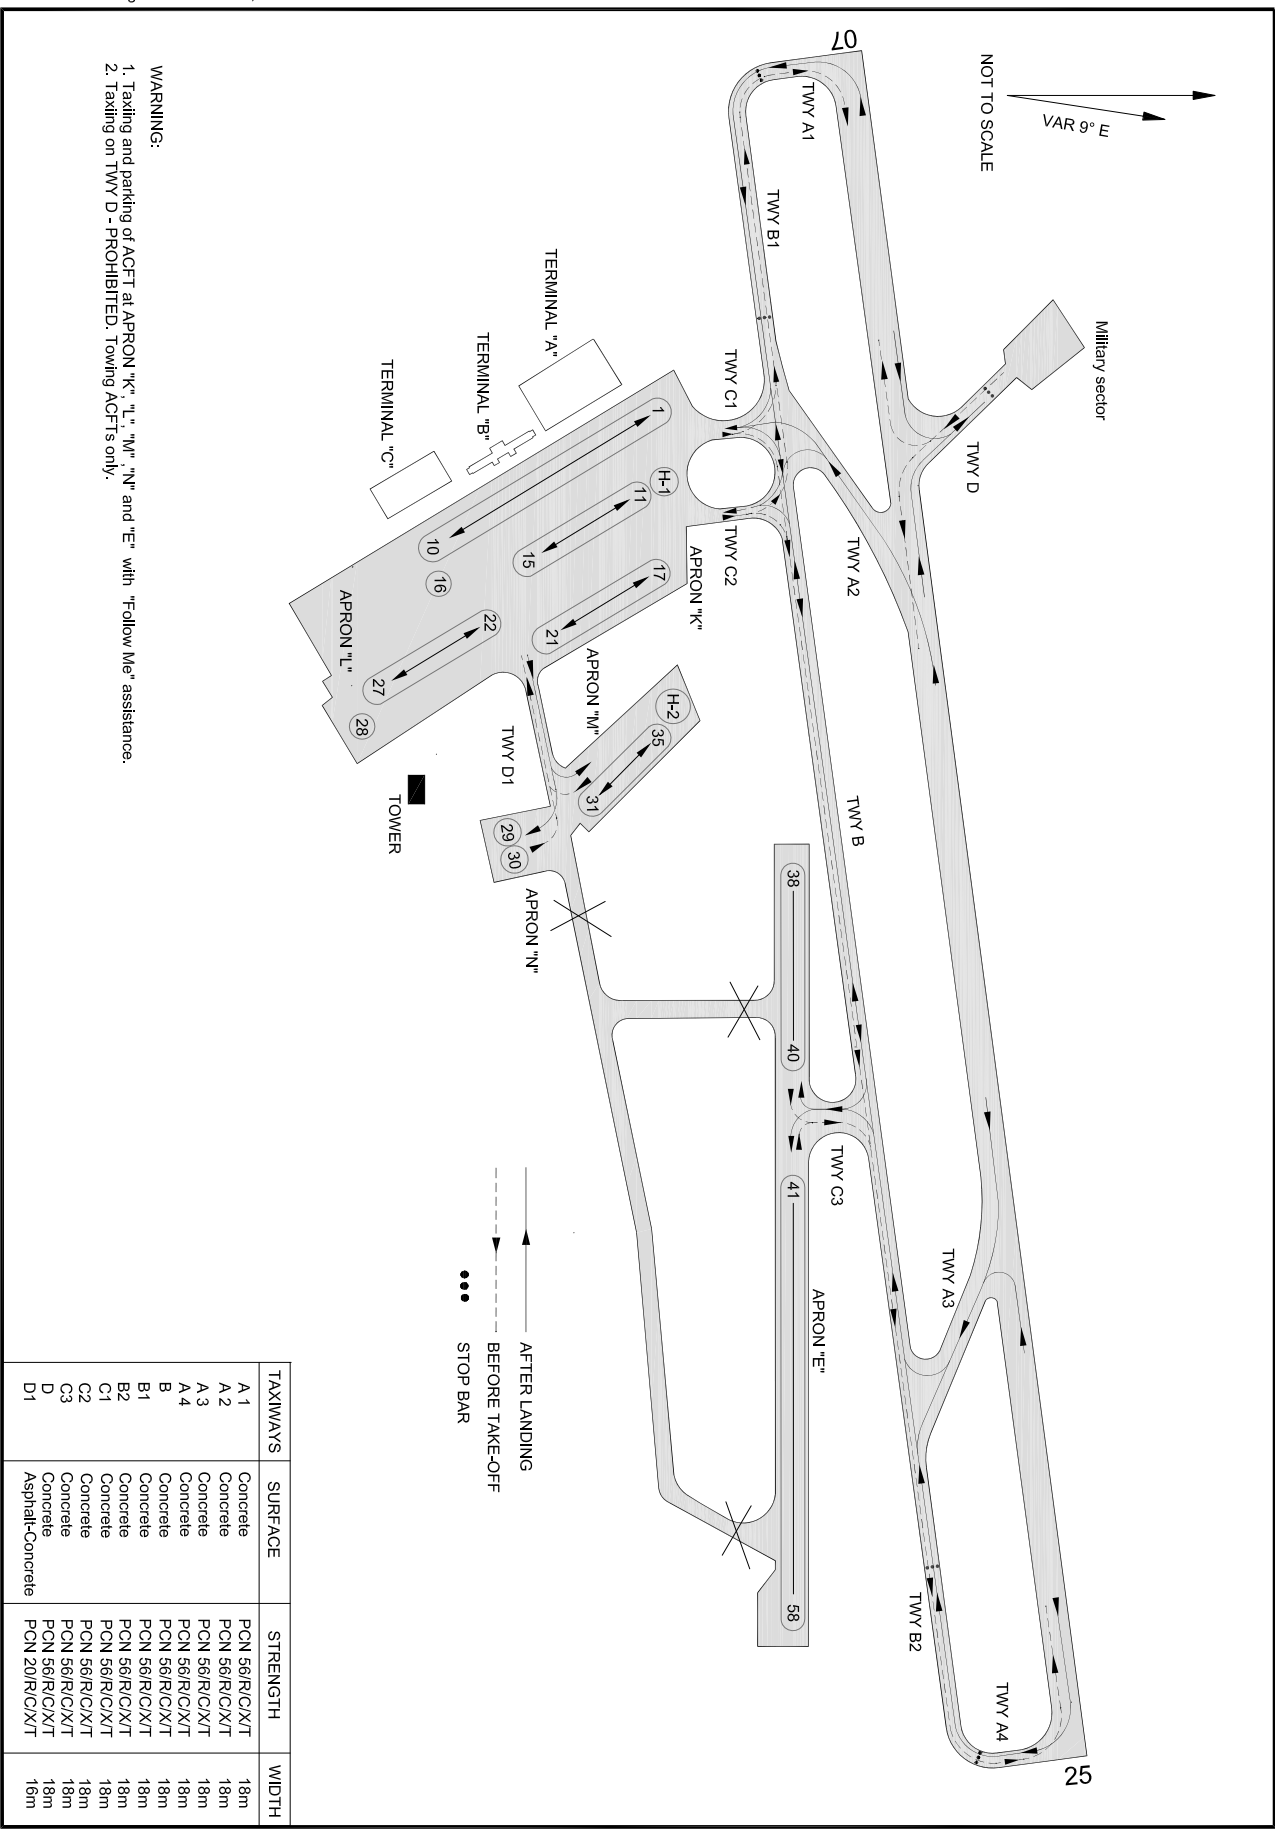

AERODROME GROUND MOVEMENT CHART

KHARKIV/Osnova

GND 133.250

CHANGE: Taxiing routes TWY A2, A3.

- WARNING:
1. Taxiing and parking of ACFT at APRON 'K', 'L', 'M', 'N' and 'E' with "Follow Me" assistance.
 2. Taxiing on TWY D - PROHIBITED. Towing ACFT is only.